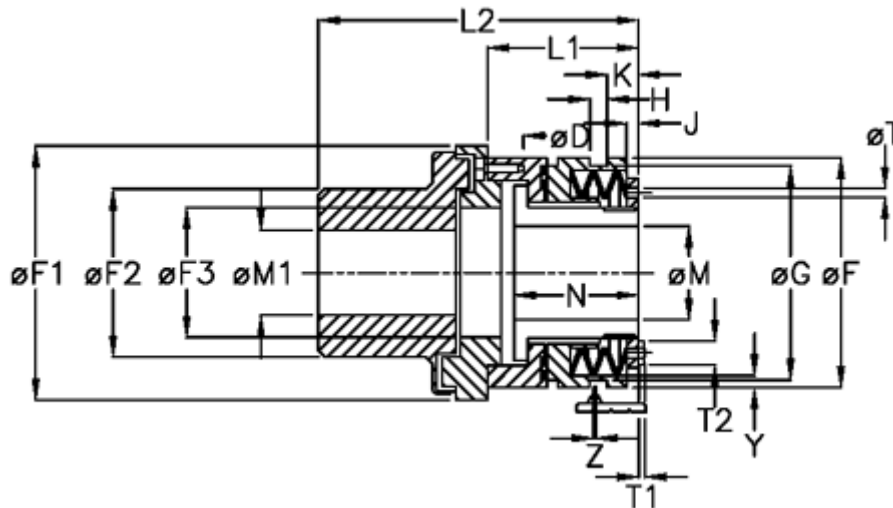

Article number: 46926543

Description: Torque limiter Safelifting D 65 L

Measures

D	= 6xM12	H	= 9	T1	= 6.0
Disc spring mounting	= 5x1L	J	= 12.0	T2	= 13
Disc spring version	= L - heavy	K	= 33.0	Y	= 2
F	= 176	L1	= 114.0	Z	= 0.0
F1	= 148	L2	= 243.0		
F2	= 107	M1 max	= 70		
F3	= 90	M max	= 65		
G	= 170.0	M min	= 30		